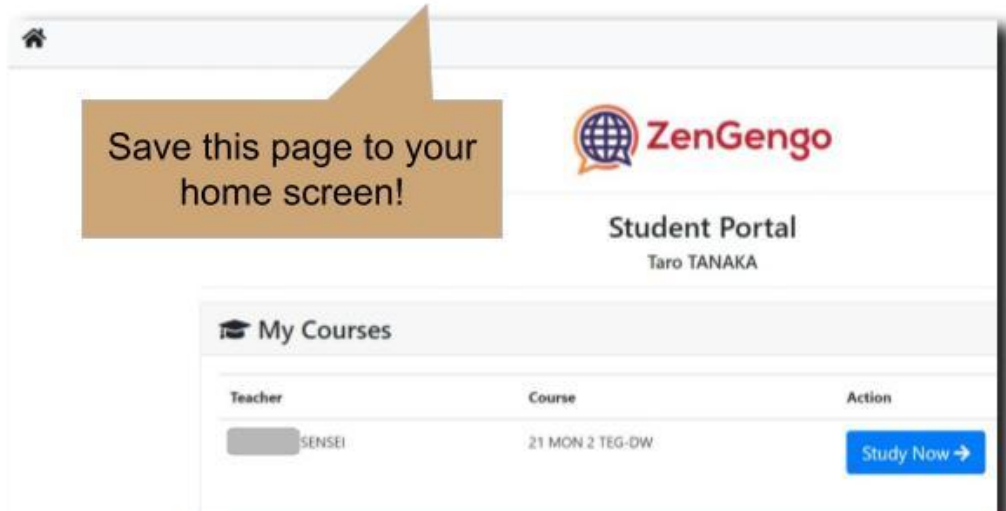

OK

ex. ~~ABCD~~

Your teacher will tell you the Join Code. Every class has a unique code.

Click Study Now

Study Now 

Click on a Lesson to Study

Study Now →

Lessons	Opens	Closes
UNIT 01 TEG I DW	∞	∞
UNIT 02 TEG I DW	∞	∞

Choose an Assignment to Study

UNIT 01 TEG | DW

01.1 Vocabul...

01.2 Tapescr...

01.3 Listeni...

01.4 Speakin...

01.5 Quiz

If asked for microphone permission to do the assignment, please press the 'Allow' button.

宿題をする際、マイクの使用許可を求められた場合は「許可する」のボタンを押してください。

Students only need to register once. Students go here to study:

<https://app.zengengo.com/student>

The English Gym Digital Workbooks

How to Login for Students